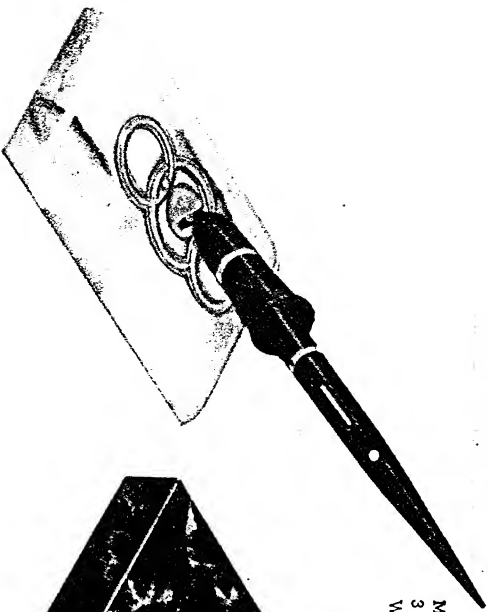

M518 BADRIV. Colored Pedraza Onyx. 3 x 3 1/2 inches. Gold monogram plate. With Brown LIFETIME Pen $10.00.

M558 BADXR. Brown Onyx. 3 1/2 x 3 1/2 inches. Gold trim. With Brown LIFETIME Pen $10.00.

M548 BADUZ. Colored Pedraza Onyx. 2 1/2 x 4 1/2 inches. Gold trim. With Brown LIFETIME Pen $10.00.